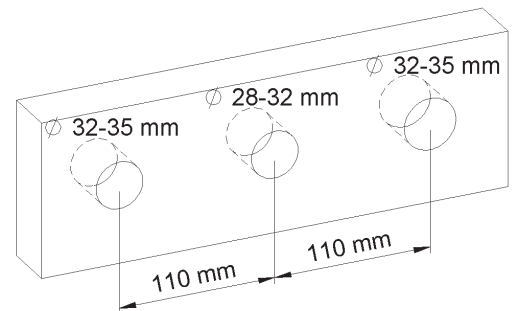

**Picture**

**Product details**

Flow at 3 bar : Restricted 7,5 l/min

Internal mechanism : Ceramic valve 1/4 turn

**Technical drawing**

RC0.V01