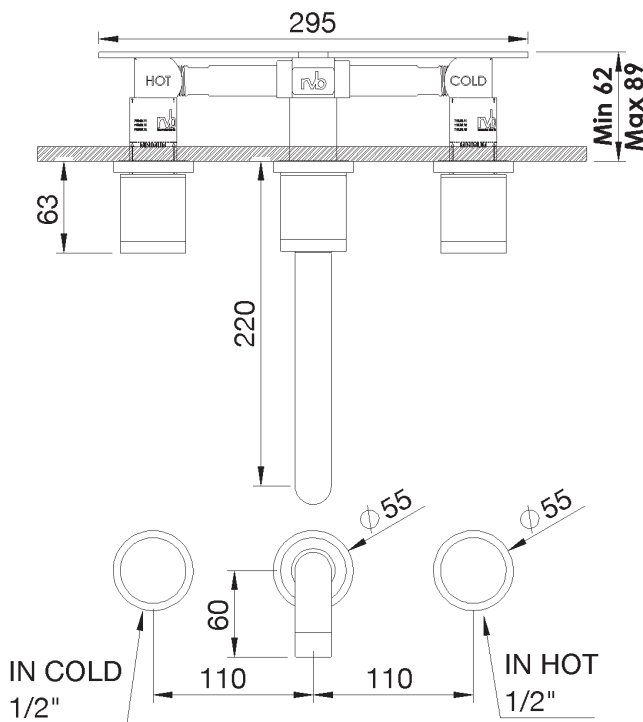

**Picture**

**Product details**

Flow at 3 bar : Restricted 7,5 l/min

Internal mechanism : Ceramic valve 1/4 turn

**Technical drawing**

RC0.V01